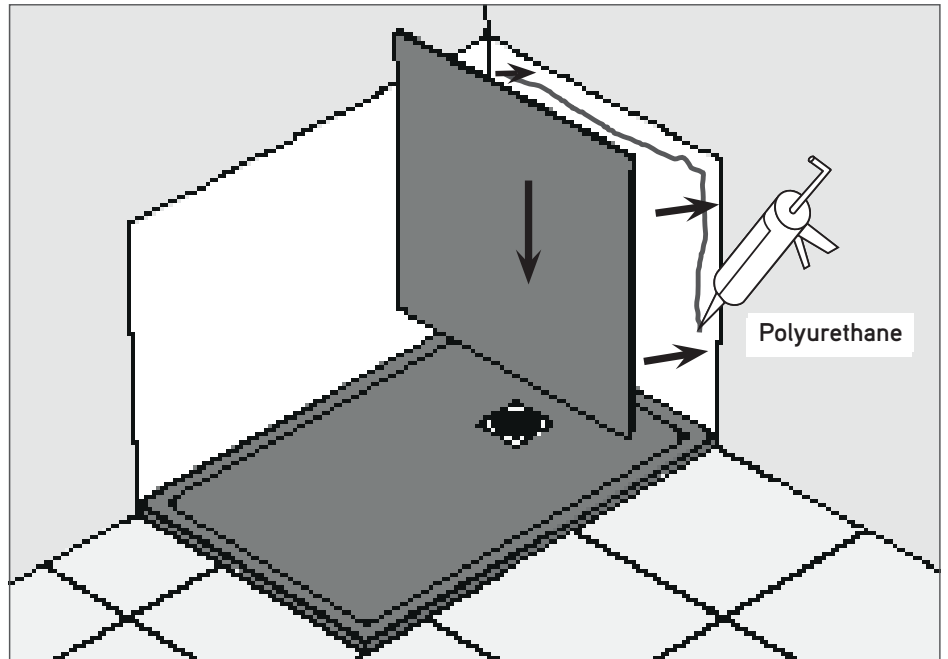

PANELES

PANELS

PANNEAUX

PANELLI

①