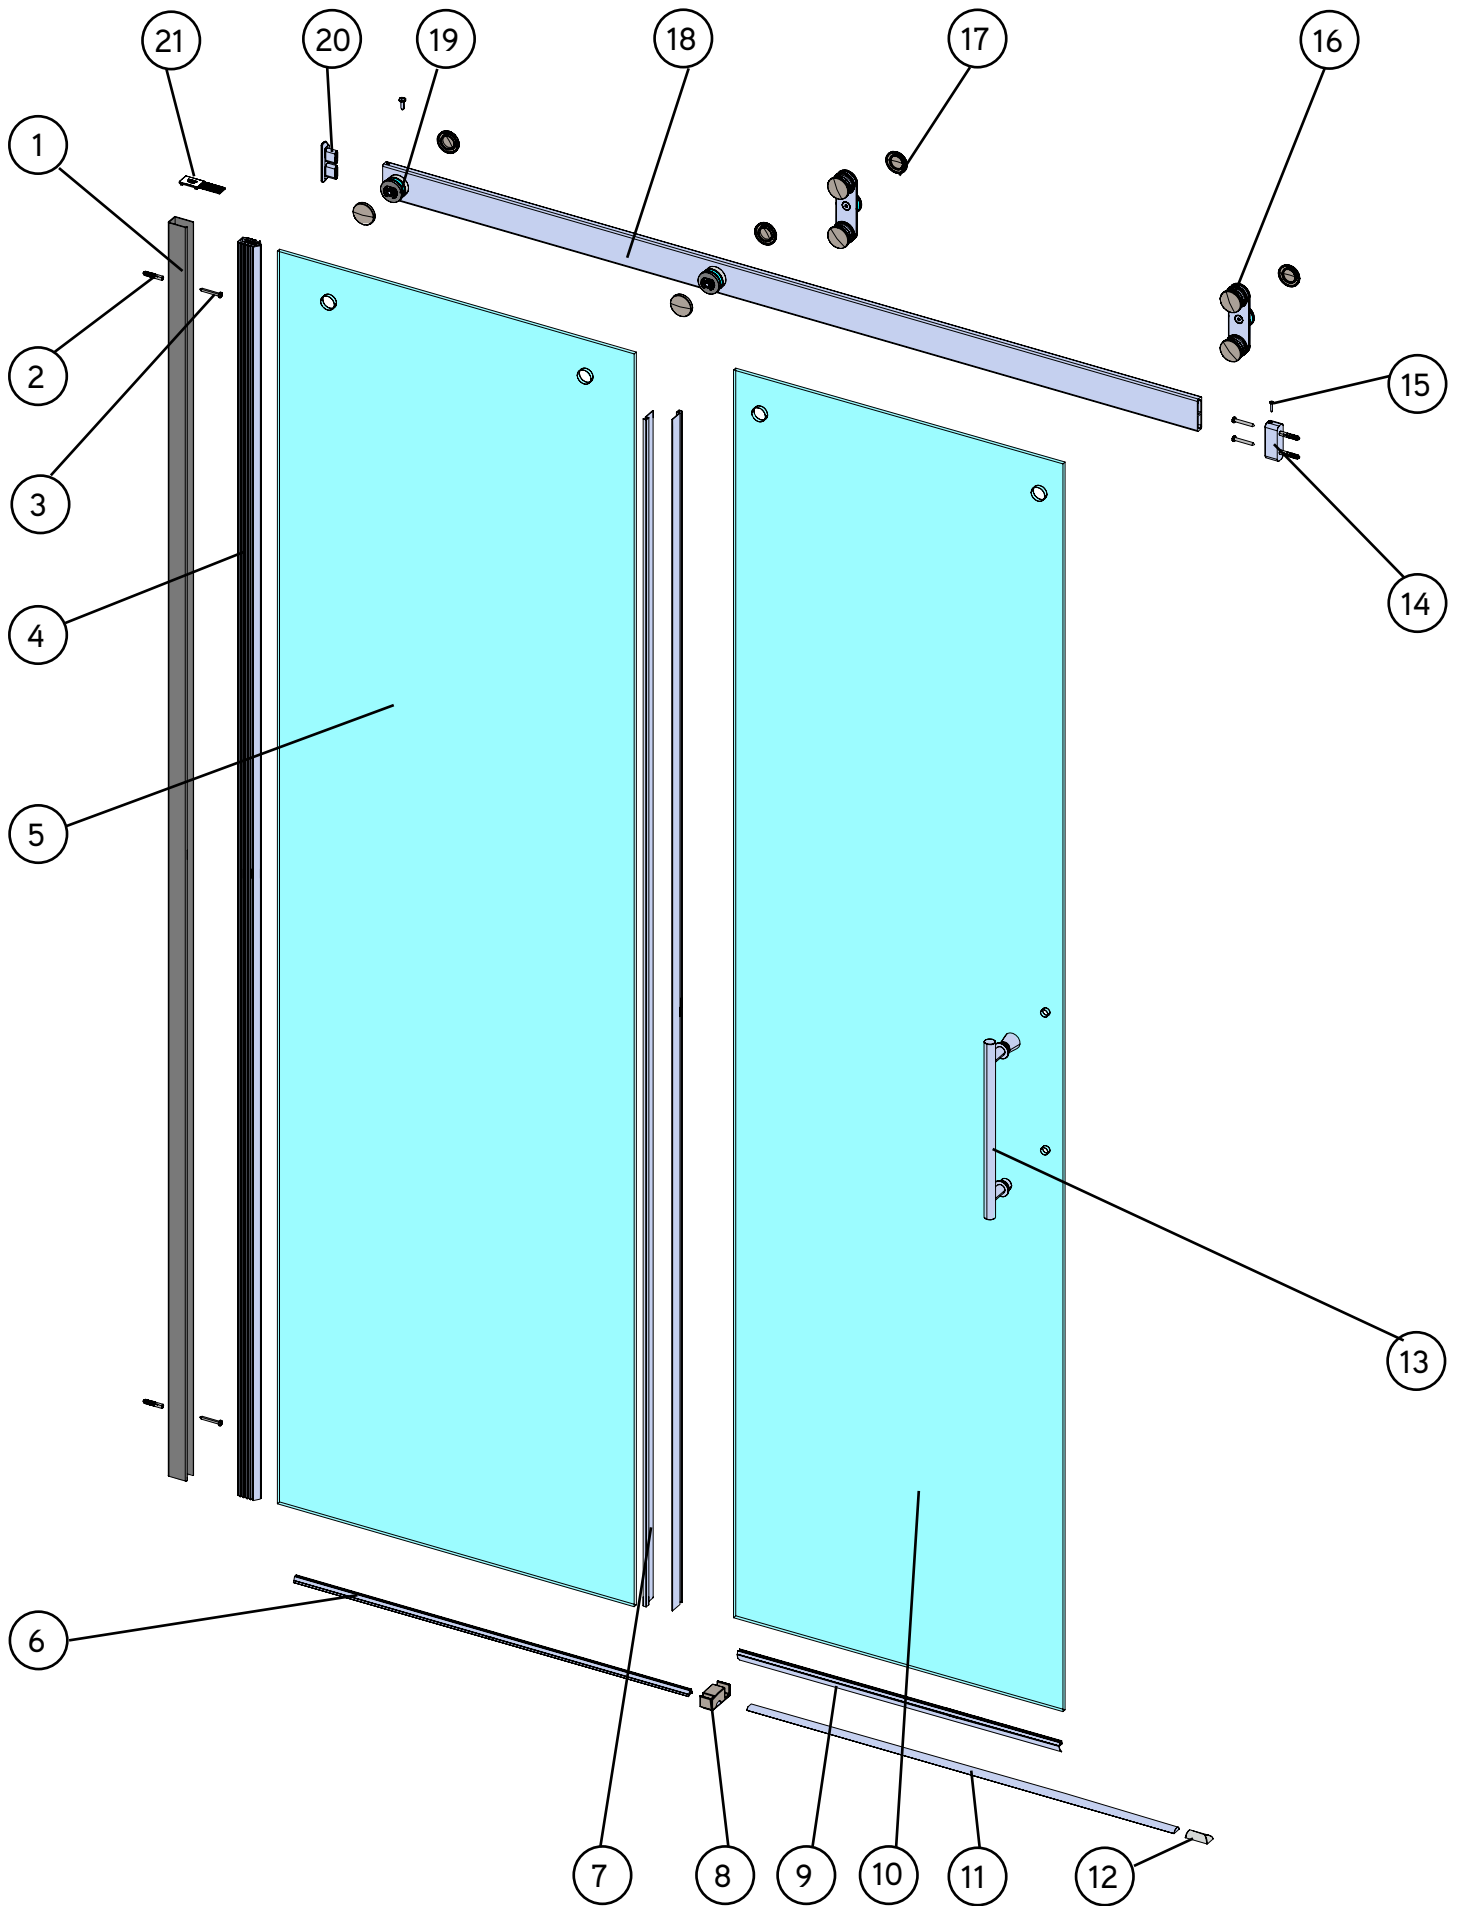

Alaska Smart Open

mundilite