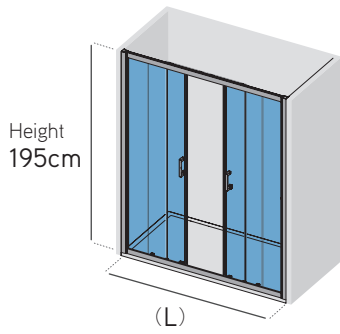

Glass thickness

Easy clean glass included

Easy clean

Reversible

Width (L)	Range	Open Space	Chrome	
			Clear	Decorated
130 cm	126-132 cm	50 cm	593 €	651 €
150 cm	146-152 cm	60 cm	630 €	688 €
160 cm	156-162 cm	65 cm	643 €	699 €
170 cm	166-172 cm	70 cm	666 €	723 €

X-80 P shower

WHILE STOCKS LAST

X-SERIES

Width (L)	Range	Open Space	Chrome	
			Clear	Decorated
120 cm	116-122 cm	44 cm	430 €	512 €
140 cm	136-142 cm	54 cm	454 €	537 €
150 cm	146-152 cm	59 cm	468 €	549 €
180 cm	176-182 cm	74 cm	504 €	587 €

Glass thickness

Easy clean glass included

Reversible

WHILE STOCKS LAST

Glass thickness

Easy clean glass included

Easy clean

Height
195cm