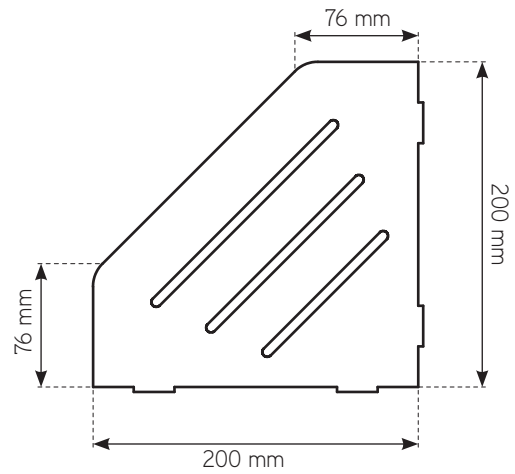

X-80 P shower

WHILE STOCKS LAST

X-SERIES

Width (L)	Range	Open Space	Chrome	
			Clear	Decorated
120 cm	116-122 cm	44 cm	430 €	512 €
140 cm	136-142 cm	54 cm	454 €	537 €
150 cm	146-152 cm	59 cm	468 €	549 €
180 cm	176-182 cm	74 cm	504 €	587 €

Width (L)	Radius	Range	Open Space	Chrome	
				Clear	Decorated
80x80 cm	500	76-79 cm	43 cm	468 €	543 €
90x90 cm	550	86-89 cm	51 cm	492 €	568 €

X-30 B bathtub

X-SERIES

Glass thickness

Easy clean glass included

INOX

GRIS SEDA

GRIS POLVO

NEGRO

*Transport is not included

GALAXY shelf

25,5 x 15 cm **73 €**

available colours