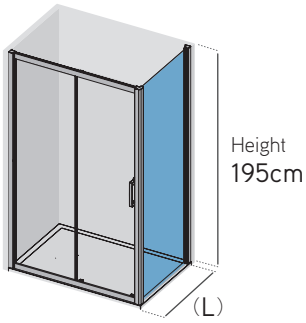

X-80 P shower

WHILE STOCKS LAST

X-SERIES

Width (L)	Range	Open Space	Chrome	
			Clear	Decorated
120 cm	116-122 cm	44 cm	430 €	512 €
140 cm	136-142 cm	54 cm	454 €	537 €
150 cm	146-152 cm	59 cm	468 €	549 €
180 cm	176-182 cm	74 cm	504 €	587 €

Glass thickness

Easy clean glass included

Reversible

WHILE STOCKS LAST

Glass thickness

Easy clean glass included

Easy clean

Height
195cm

Width (L)	Radius	Range	Open Space	Chrome	
				Clear	Decorated
80x80 cm	500	76-79 cm	43 cm	468 €	543 €
90x90 cm	550	86-89 cm	51 cm	492 €	568 €

X-30 B bathtub

X-SERIES

Glass thickness

Easy clean glass included

Easy clean

Width (L)	Chrome	
	Clear	Decorated
80 cm	251 €	278 €

Width (L)	Range	Chrome	
		Clear	Decorated
70 cm	67-70 cm	203 €	240 €
75 cm	72-75 cm	215 €	252 €
80 cm	79-81 cm	229 €	266 €

*Can be combined with the entire range of screens