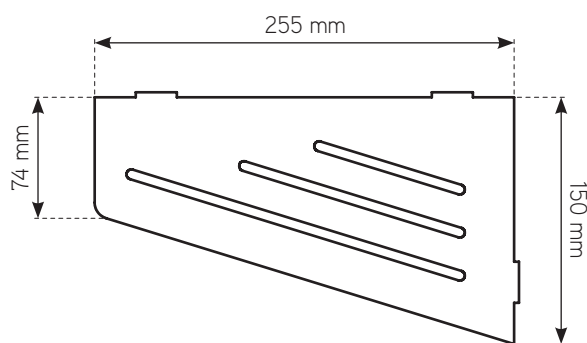

*Transport is not included