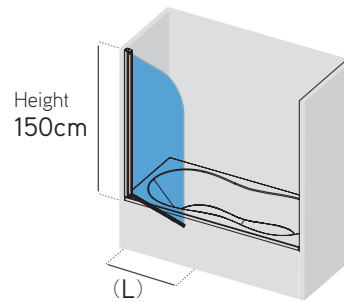

X-80 P shower

WHILE STOCKS LAST

X-SERIES

Width (L)	Range	Open Space	Chrome	
			Clear	Decorated
120 cm	116-122 cm	44 cm	430 €	512 €
140 cm	136-142 cm	54 cm	454 €	537 €
150 cm	146-152 cm	59 cm	468 €	549 €
180 cm	176-182 cm	74 cm	504 €	587 €

Glass thickness

Easy clean glass included

Reversible

WHILE STOCKS LAST

Glass thickness

Easy clean glass included

Easy clean

Height
195cm

Width (L)	Radius	Range	Open Space	Chrome	
				Clear	Decorated
80x80 cm	500	76-79 cm	43 cm	468 €	543 €
90x90 cm	550	86-89 cm	51 cm	492 €	568 €

X-30 B bathtub

X-SERIES

Glass thickness

Easy clean glass included

Easy clean

Width (L)	Chrome	
	Clear	Decorated
80 cm	251 €	278 €

Width (L)	Range	Chrome	
		Clear	Decorated
70 cm	67-70 cm	203 €	240 €
75 cm	72-75 cm	215 €	252 €
80 cm	79-81 cm	229 €	266 €

*Can be combined with the entire range of screens