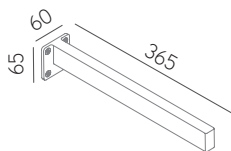

click clack

anchorage

wall anchorage

syphon

inox syphon