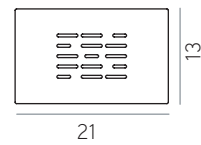

GRIS
POLVO

RAL 7037

valves

standard

viega

viega
vertical

grid

including