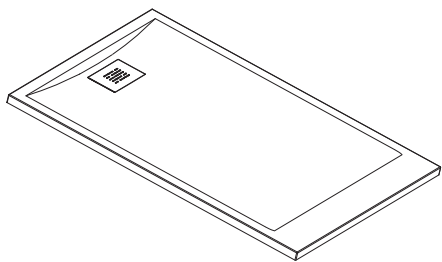

valves

including

- VALVE
- HGM TECHNOLOGY

**40%
weight
reduction**

optional

- REPAIR KIT ST 43 €
- CUT TO LENGTH 33 €
- CUT TO LENGTH & FINISH 43 €

SHOWER TRAY
STYLO

SHOWER TRAY STYLO