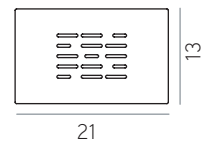

valves

standard

viega

viega
vertical

grid

including

- VALVE STANDARD
- STYLO COLOURED GRID
- HGM TECHNOLOGY

40%
weight
reduction