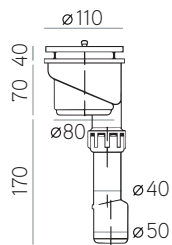

viega
vertical