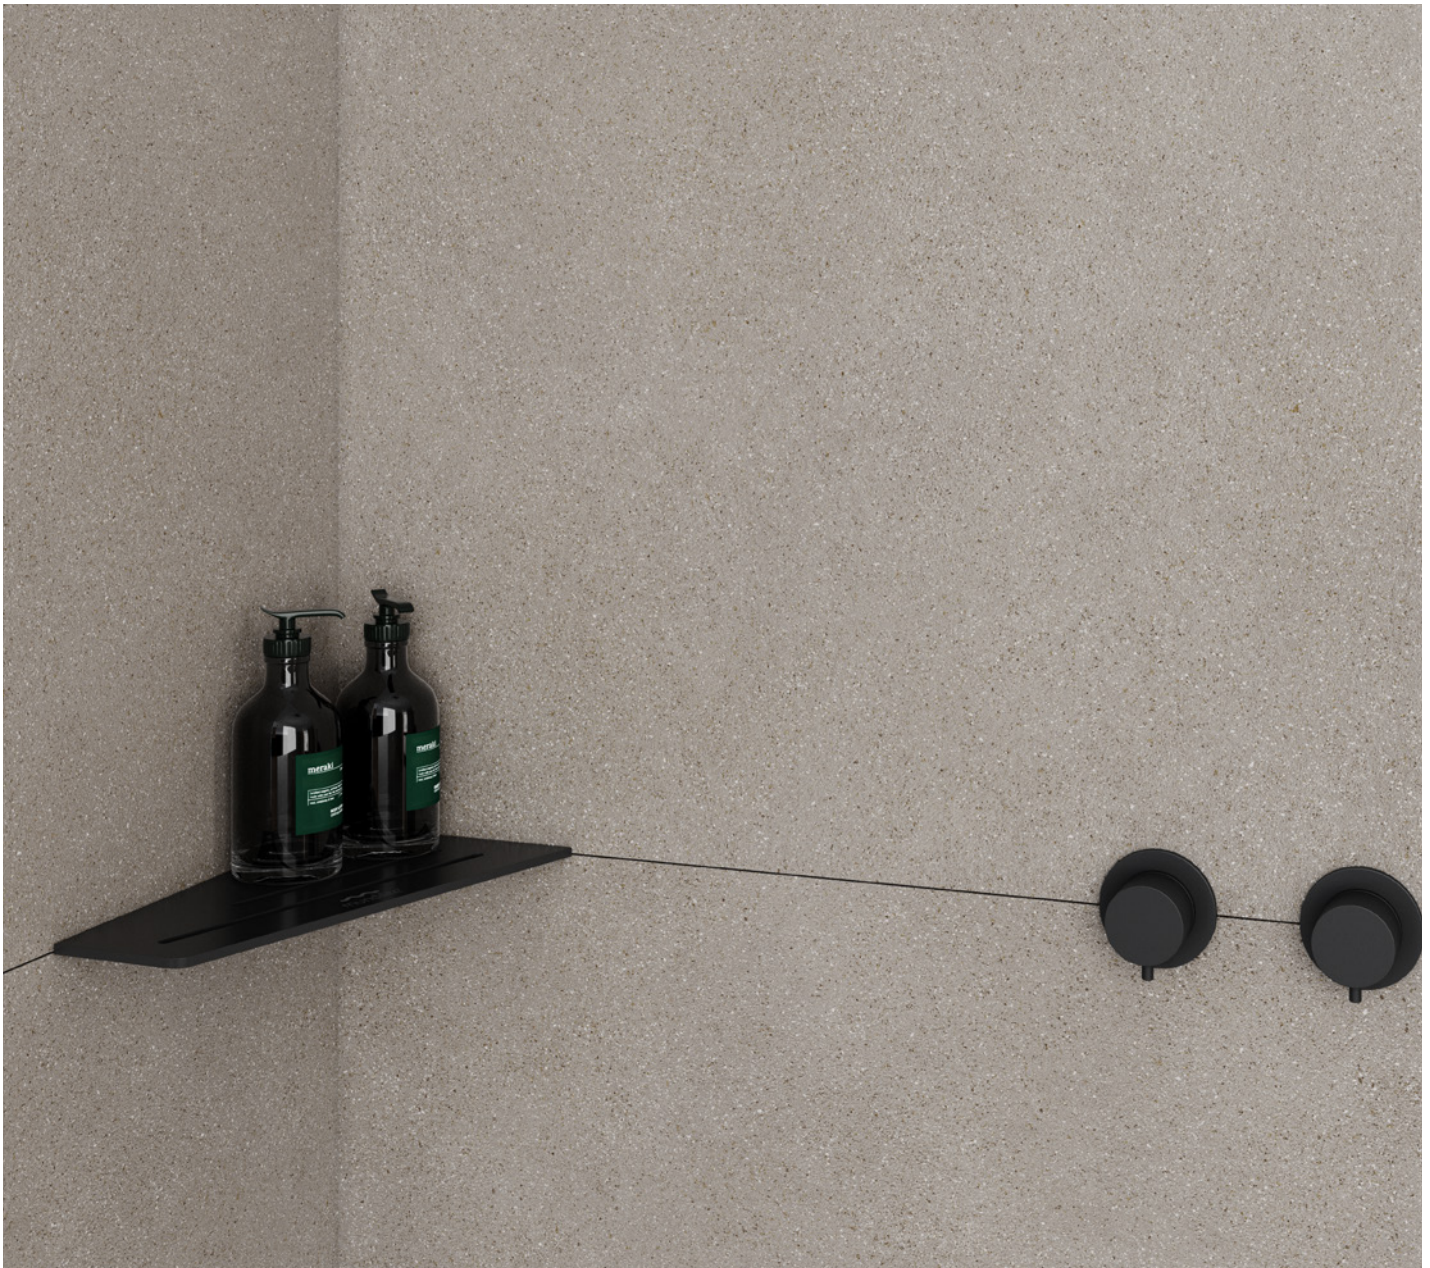

**GRIS
SEDA**

**GRIS
POLVO**

NEGRO

*Transport is not included

GALAXY shelf

25,5 x 15 cm **73 €**

available colours

BLANCO