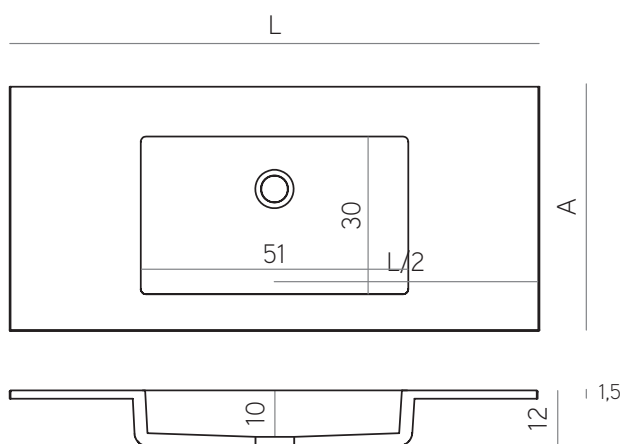

A
70 / 80 / 90 / 100

L	C
120	6
140	6
160	6
180	6
200	6

(cm)

SHOWER TRAY STYLO

A
70 / 80 / 90 / 100

L	C
120	18
140	18
160	18
180	18
200	18

(cm)

SHOWER TRAY NEWEST

A
70 / 75 / 80 / 90 / 100

L	C
80	30
90	30
100	45
110	45
120	45
130	45
140	45
150	45
160	45
170	45
180	60
190	60
200	60
210	60

(cm)

MEASURES

SHOWER TRAY STYLO

A	L	C	(cm)
80 / 90	80	18	
	90	18	

WASHBASIN BELFAST

L	A	(cm)
60	46	
80	46	
90	46	
100	46	

IMPORTANT

Disclaimer

Mundilite reserves the right to make changes and even the partial or total removal of the price list without prior notice and without the obligation to supply the details and features shown in this price list are not binding for the manufacturer and / or distributor. It is prohibited to reproduce all or part of this price list without the consent of the trademark owner. Prices valid except for typographical error.