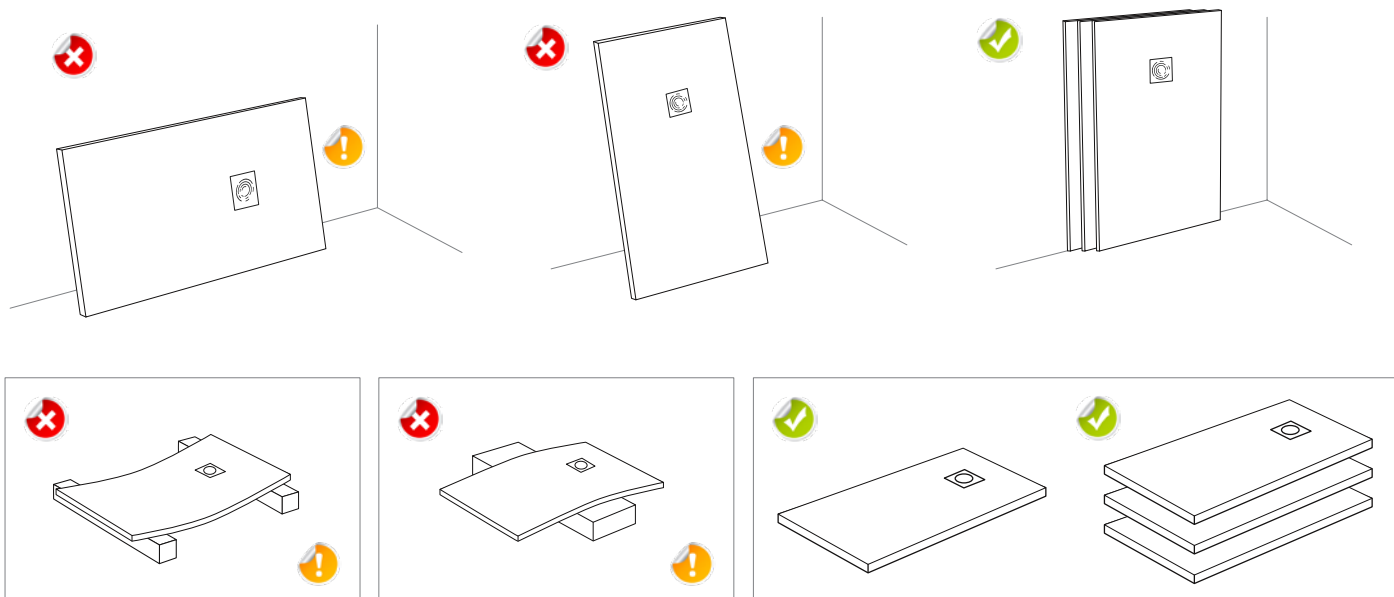

IMPORTANT

Disclaimer

Mundilite reserves the right to make changes and even the partial or total removal of the price list without prior notice and without the obligation to supply the details and features shown in this price list are not binding for the manufacturer and / or distributor. It is prohibited to reproduce all or part of this price list without the consent of the trademark owner. Prices valid except for typographical error.