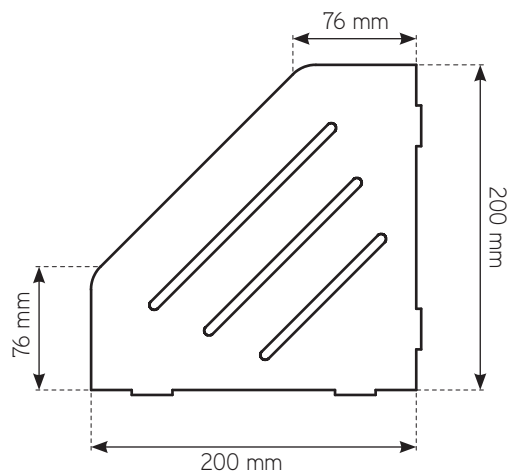

SPACE shelf

SPACE shelf

20 x 20 cm

75 €

available colours

BLANCO

CREMA

INOX

**GRIS
SEDA**

**GRIS
POLVO**

NEGRO

*Transport is not included

GALAXY shelf

25,5 x 15 cm **73 €**

available colours

BLANCO