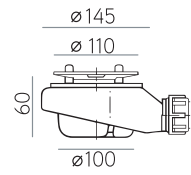

valves

standard

grid

including

- VALVE STANDARD
- STYLO COLOURED GRID
- HGM TECHNOLOGY

40%
weight
reduction

optional

- VALVE VIEGA 43 €
- VALVE VIEGA VERTICAL 43 €
- REPAIR KIT ST 43 €
- CUT TO LENGTH 33 €
- CUT TO LENGTH & FINISH 43 €