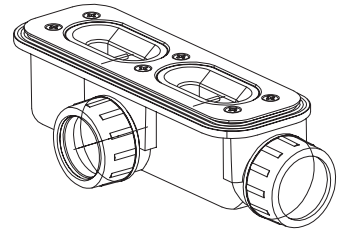

valves

including

- VALVE
- HGM TECHNOLOGY

**40%
weight
reduction**

optional

- REPAIR KIT ST 43 €
- CUT TO LENGTH 33 €
- CUT TO LENGTH & FINISH 43 €

SHOWER TRAY
STYLO

SHOWER TRAY STYLO