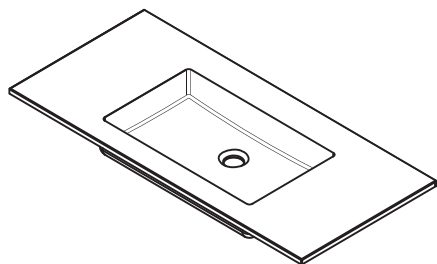

WASHBASIN BELFAST

WIDTH cm	LENGTH cm	PVP	WEIGHT kg
46'5	61	219 €	10'5
	81	248 €	13'5
	101	263 €	16'5
	121	299 €	21'5