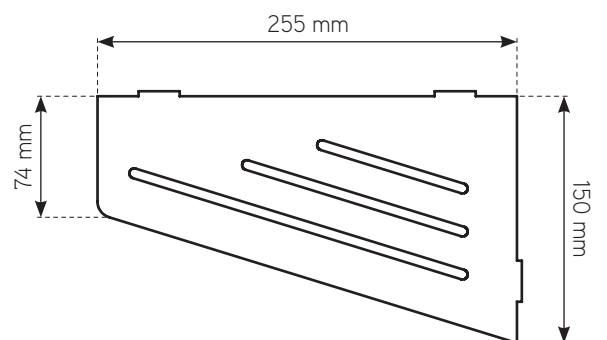

*Transport is not included