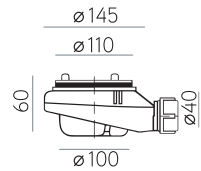

valves

viega

grid

including

- VALVE STANDARD
- STYLO COLOURED GRID
- HGM TECHNOLOGY

40%
weight
reduction

optional

- VALVE VIEGA 43 €
- VALVE VIEGA VERTICAL 43 €
- REPAIR KIT ST 43 €
- CUT TO LENGTH 33 €
- CUT TO LENGTH & FINISH 43 €