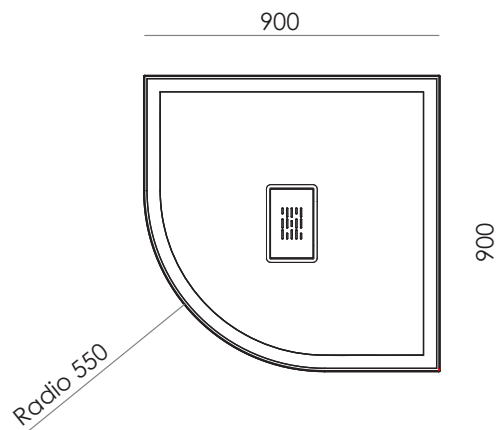

SHOWER TRAY
STYLO
Round

WIDTH cm	LENGTH cm	PVP	WEIGHT kg
80	80	327 €	19
90	90	343 €	21

texture SOFT

available colours

BLANCO

RAL 9003

CREMA

RAL 9001

GRIS
SEDA

RAL 7044

GRIS
POLVO

RAL 7037