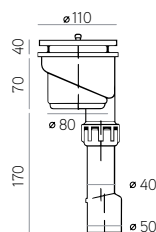

viega
vertical

GRID

13

round